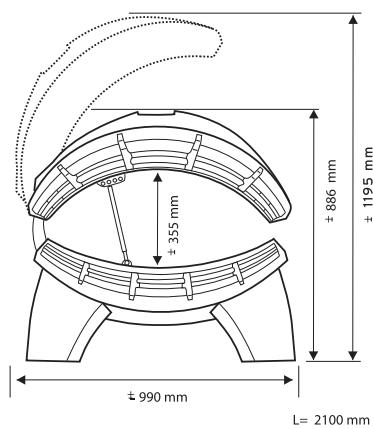

Specifications	Hapro Collagen Sun 24	Hapro Collagen Sun 26/5
Lamps	24 x 100 W Collatan® lamps	14 x 100 W L Collatan® lamps 12 x 100 W Collatan® lamps
Collagen booster for face	–	5 x 25 W Seecret Collagen lamps
Body cooler	○	●
Analogue timer	●	–
Digital timer	–	●
Alarm signal at end of session	●	●
Decorative panel front	○	●
Power	2,83 kW	3,19 kW
Weight	119 kg	128 kg
Colour	Pearl White	Pearl White

● = Standard ○ = Optional – = Not applicable

Technical modifications reserved

Sunny certainty

A choice for Hapro wellness solaria is a choice for certainty. All the appliances meet the most stringent safety regulations and have the CE quality mark. Moreover, the appliances are carefully developed in accordance with the latest standards for tanning equipment. There's no better way to ensure responsible tanning in your home!

Hapro
WELLNESS-SOLARIA

www.vdlhapro.com

VDL Hapro, P.O. Box 73, 4420 AC Kapelle, The Netherlands